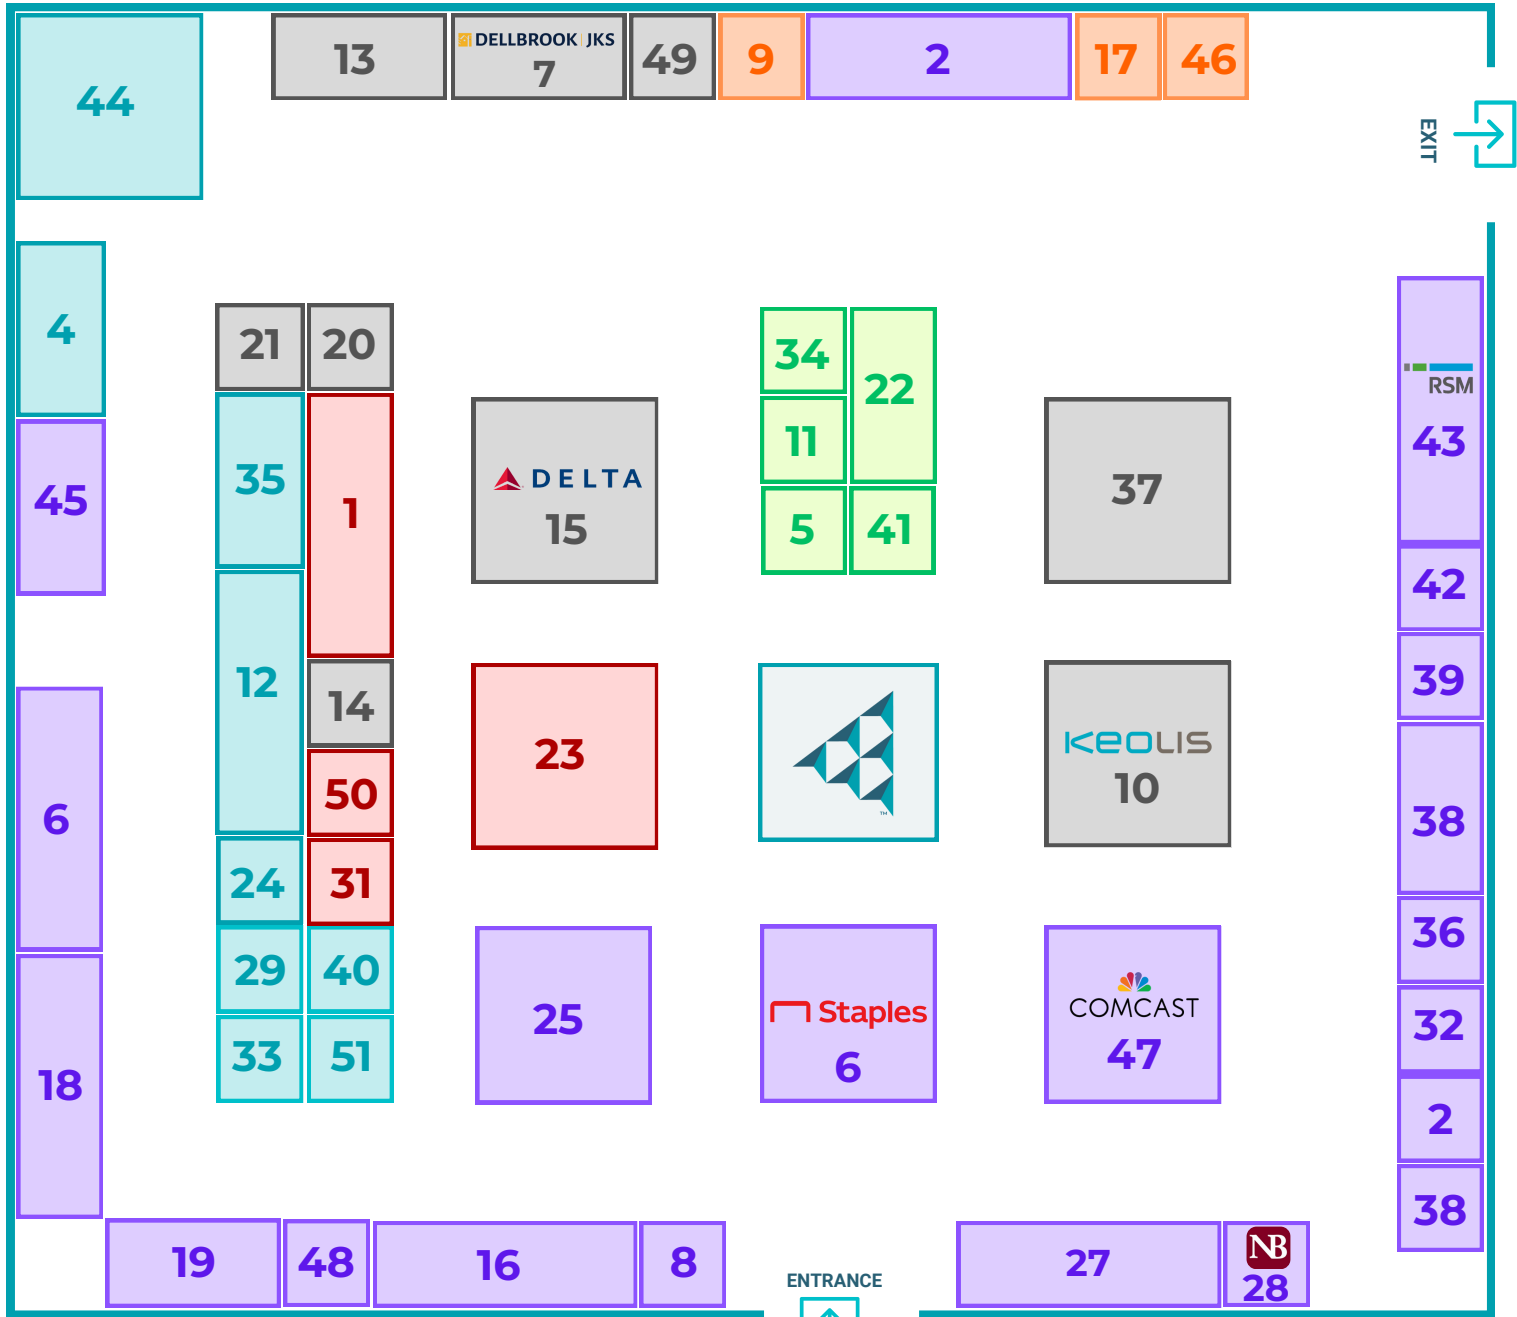

# JA Inspire® Exhibitor Map

- |   |                             |                                    |  |
|---|-----------------------------|------------------------------------|--|
| 1. Beth Israel Deaconess Medical Center | 14. National Grid           | 28. Needham Bank                   | 41. Boston Scientific Corporation                  |
| 2. Citizen Bank                         | 15. Delta Air Lines         | 29. American Student Assistance    | 42. Eastern Bank                                   |
| 3. Reebok                               | 16. BDO                     | 30. MDD Forensic Accountants       | 43. RSM  |
| 4. Museum of Science                    | 17. Polar Beverages         | 31. Blue Cross Blue Shield         | 44. Boston Fire Department                         |
| 5. MassDEP                              | 18. KPMG                    | 32. Deloitte                       | 45. LendingClub                                    |
| 6. Staples, Inc.                        | 19. Salesforce              | 33. Fidelity Investments           | 46. Mass. Restaurant Assoc. Educational Foundation |
| 7. Dellbrook   JKS                      | 20. NEI General Contracting | 34. Insulet                        | 47. Comcast  |
| 8. Citisoft                             | 21. Nexamp                  | 35. Northeastern University        | 48. M&T Bank                                       |
| 9. New England Sports Network (NESN)    | 22. Dupont                  | 36. The Cafaro Group-Merrill Lynch | 49. Studio G Architects                            |
| 10. Keolis Commuter Services            | 23. Point32Health           | 37. Gemline                        | 50. Boston Emergency Medical Services              |
| 11. Sanofi                              | 24. Wilson Sonsini          | 38. The TJX Companies              | 51. Lawrence Fire Department                       |
| 12. Woods Hole Oceanographic Inst.      | 25. Albrecht Auto Group     | 39. Crowe                          |  |
| 13. TG Gallager                         | 26. Webster Bank            | 40. Red Sox Foundation             |  |
|   | 27. MassPort Authority      |                                    |  |